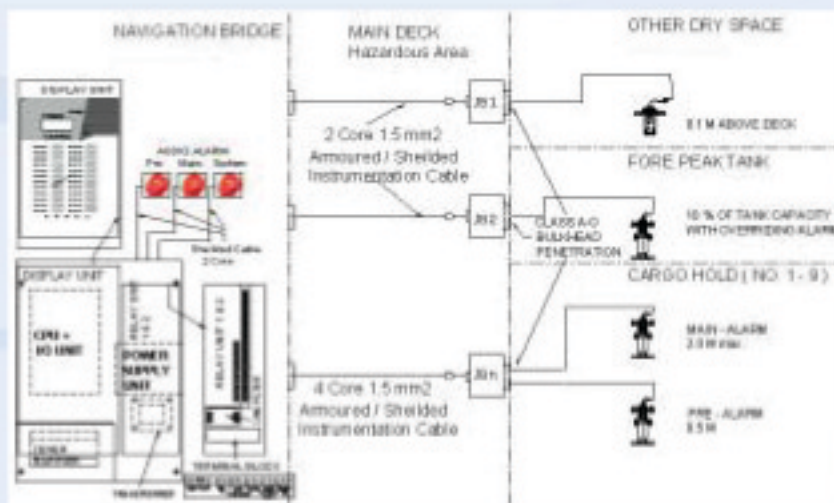

# GLAFCOS MARINE introduces the most cost effective: WATER INGRESS DETECTION SYSTEM

**ONE DESIGN + ONE PRODUCTION LINE  
=  
ROBUST + COST EFFECTIVE SOLUTION**

- Proven Sensor technology used on board ships for over 30 years
- Distant cleaning from deck or elsewhere
- Distant mechanical testing from deck or elsewhere
- One complete, solid design
- One production line
- No expensive outsourcing parts

- Easy and quick installation
- Provision of all system's parts both electrical and mechanical (Junction boxes, Sensors' housings, etc.)
- User friendly control panel